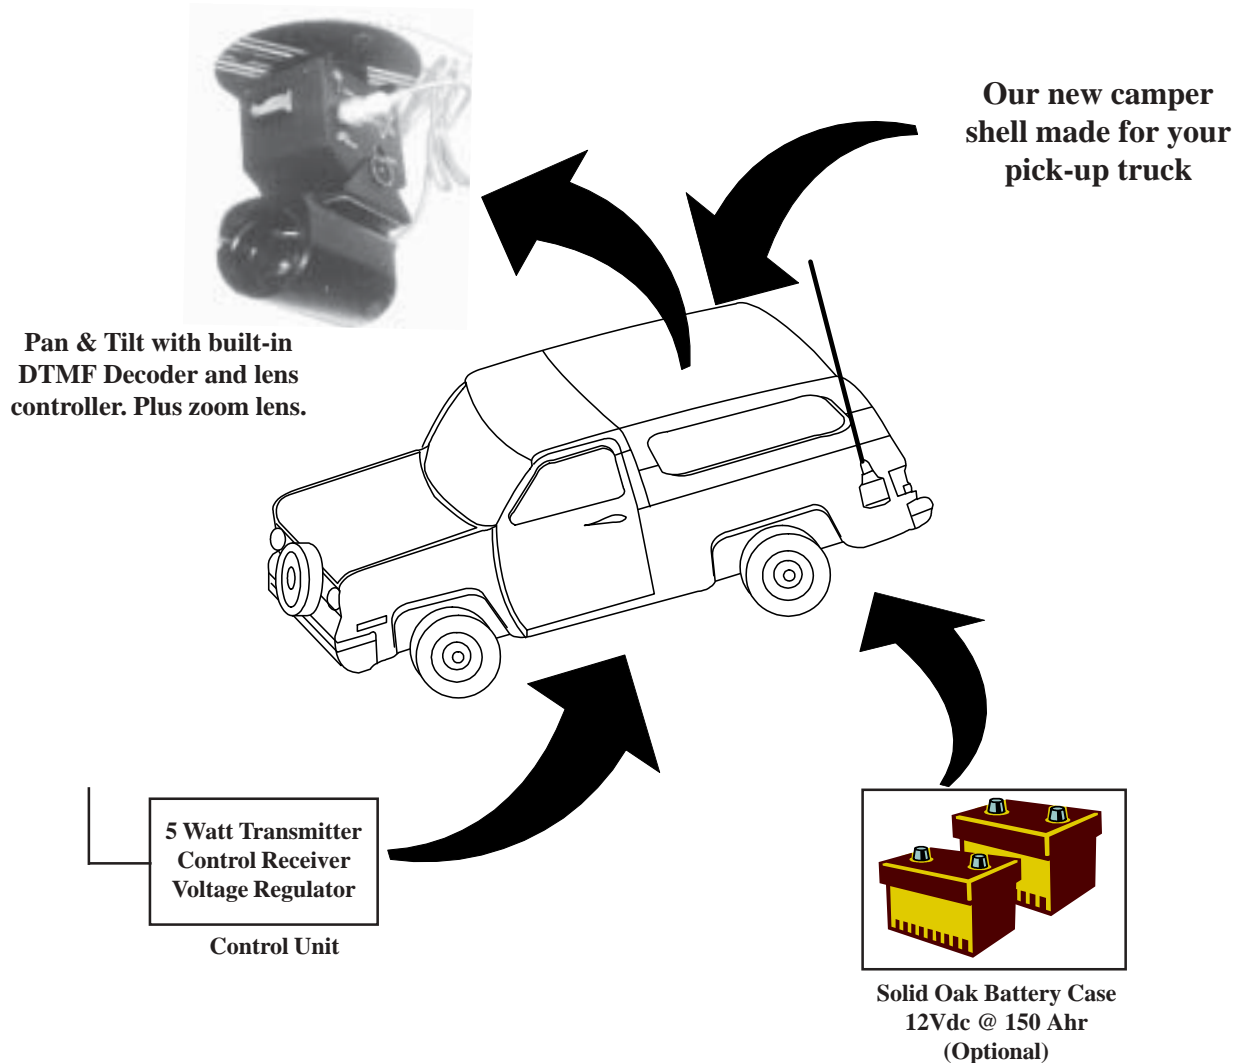

Covert-Systems, LLC
Law Enforcement Products

Video Surveillance Remote Control

*Enjoy Safe
Surveillance*

*Park your van or
car upto a mile away*

*Field of view-
Typical for all three
windows*

Covert Systems, LLC 12305 E. Triple T Ln Prescott Valley AZ 86314 928-759-2121 Fax
928-759-2144
www.covert-systems.com

Decoy Vehicle

How the system works

The Decoy Car is typical 4 x 4 with a camper shell. The above package is placed in the camper shell area with the pan & tilt, camera, and zoom lens mounted to the top of the shell. The windows may be covered with the IR glass for best results or tinted slightly. Curtains are also recommended. The battery supply will run the cameras for more than 24 hours.

The Receiver Package contains the video microwave receiver, monitor, recorder, antennas, and cables. The unit contains internal batteries which may be charged from 115Vac or through the 12Vdc auto cable. The recorder may record up to 2 hours on a single tape.

The Portable Transmitter may be one of your standard portables used in the department or one of ours that is equipped with a DTMF encoder pad. The multichannel radio may be used for other operations. The DTMF encoder sends signals to the control receiver which allows the operator to pan, tilt, zoom, and focus the camera. The video signal from the video transmitter is then sent to the receiver in the surveillance vehicle where the operation may be recorded.