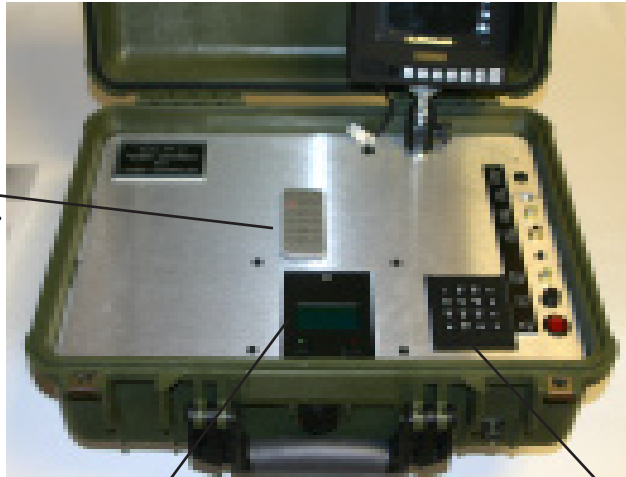

DVR
Controller

DVR

P&T Controller
DTMF

\$8,500.00

Features:

- Covert Operation
- 12Vdc Operation
- 10 Hours of Recording
- Day/Night Camera
- Portable

(Typical Van Set-up)
Install hand rails
below each window

Specifications:

Camera:	KSC-231 & 902H
Recorder:	KSR-DIR
Monitor:	5" LCD
Case:	Pelican 1500
Power:	12 Vdc
VMD:	Yes
Recording Time:	10 hours
Camera Mounting:	P&T Head
Control Cable:	12'
PTZ:	PTZ-357
Lens:	15X300 mm

OPTIONS:

Replace the 2 cameras with our KSC-Z400
Subtract \$300.00
Up-grade zoom lens to our KSL-30x750
Add \$4,455.00

Description:

This new surveillance kit was designed for the PI or surveillance person that wants to setup a quick surveillance from a window or vehicle on a house or store front.

The camera pointed at the target, you set the zoom on the target in question, activate the video motion detector (VMD), this will let the recorder go for more than 10 hours.

This kit is the same as the KSS-PI-1, except it includes the magic arm and mount kit, a conventional low light B/W & color camera, Remote controlled PTZ, & our 15x300 lens.