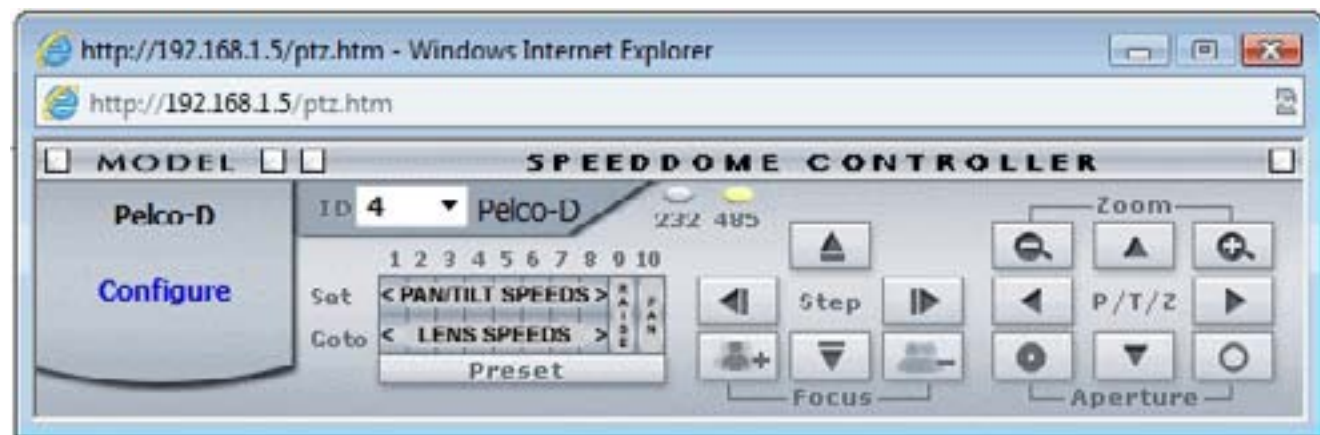

Software Display for Controlling the Periscope
Ask for the data sheet on this product
Model KSPRC-100