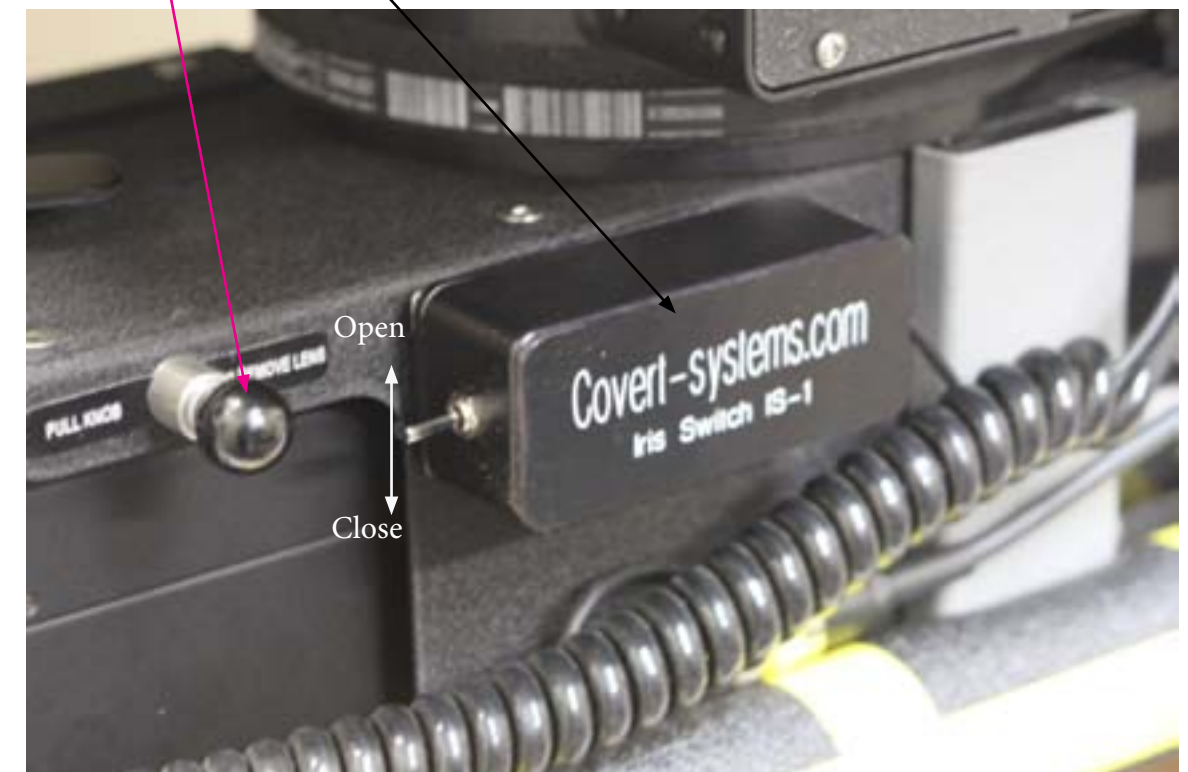

Iris Controller