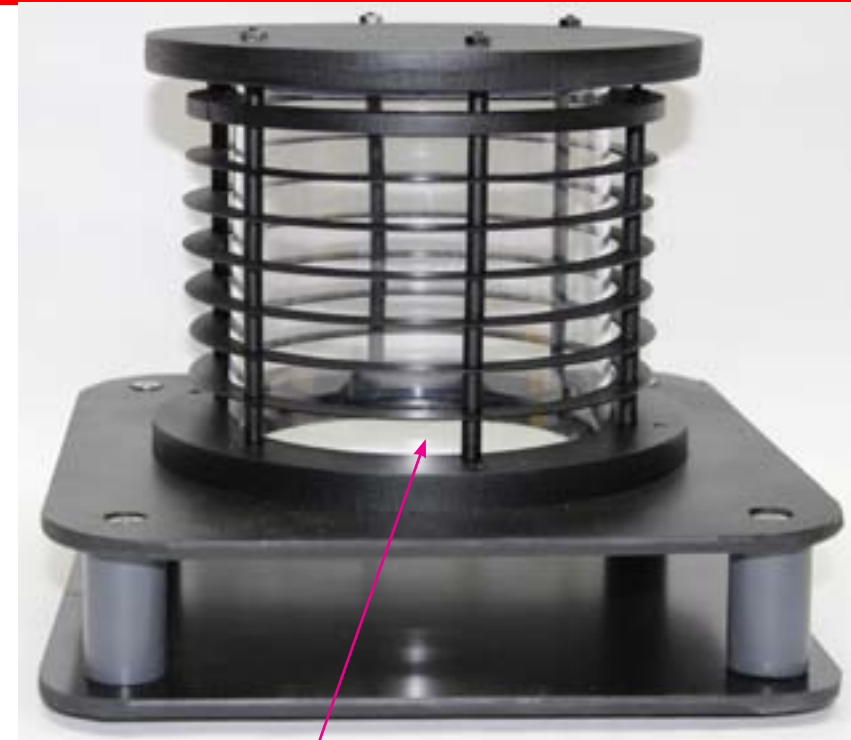

New System Under Development

This system incorporates the latest equipment and ideas to furnish a quasi periscope system at an affordable price. A top that looks like a vent in the top of a van fitted with the latest PTZ color camera (432X Zoom) and our latest 4 channel PTZ DVR/Monitor makes an ideal low cost surveillance package. The DVR is network ready for any network system. The DVR contains the software to control the PTZ. Call us for details.