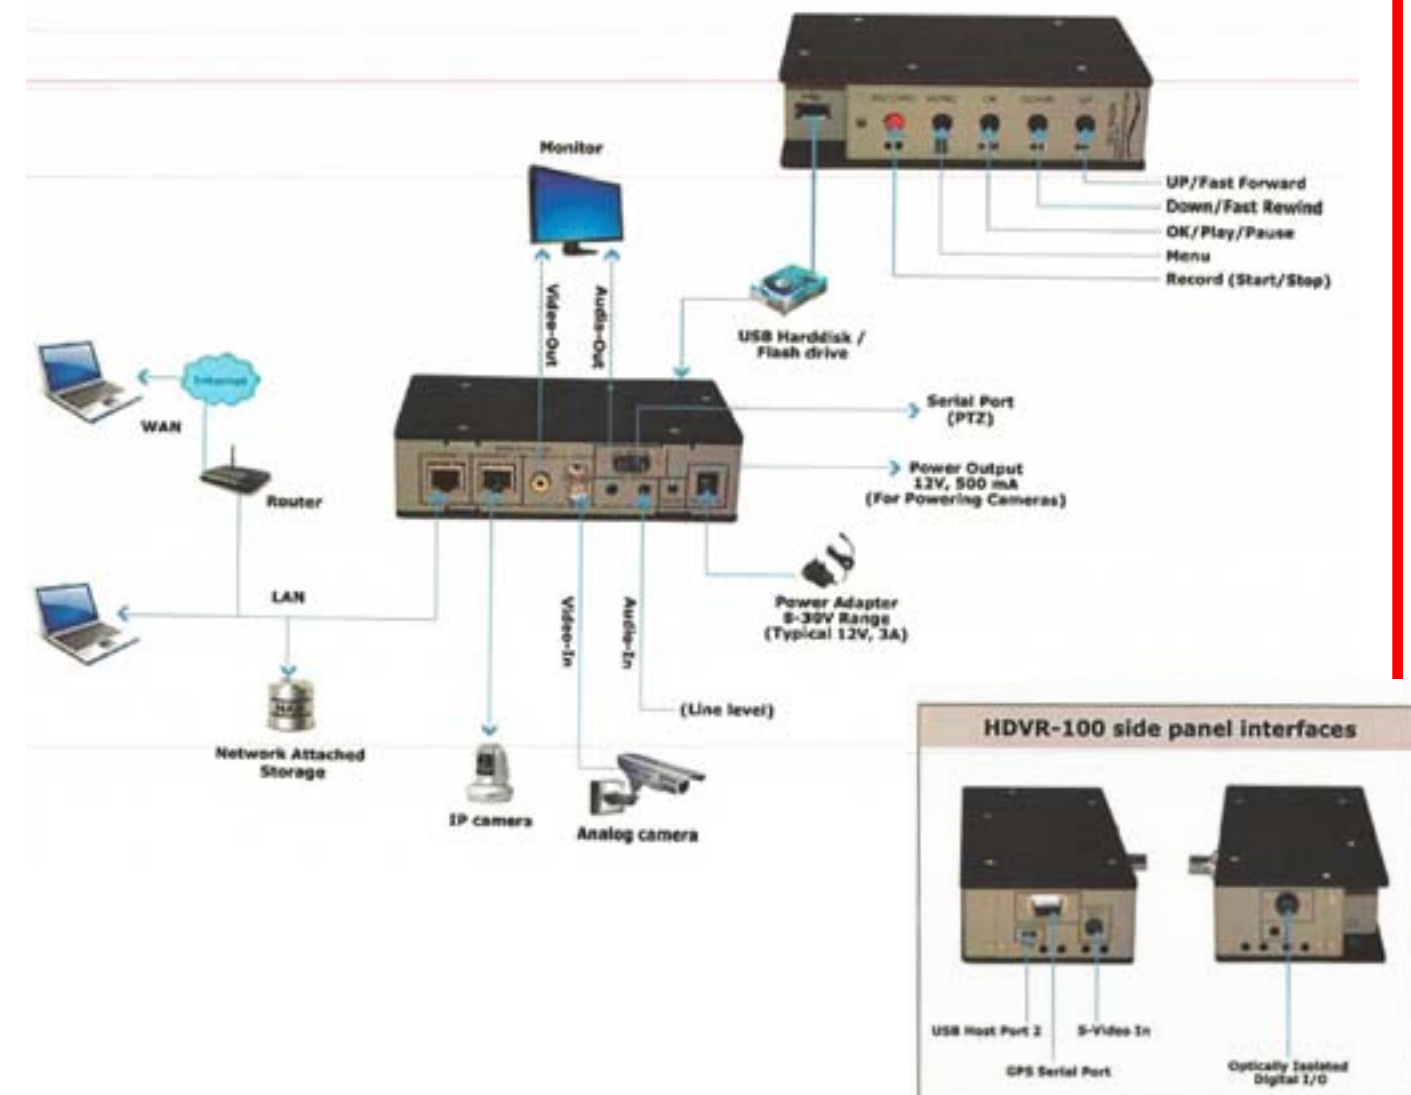

Recommended Surveillance Van Equipment

The following is a starter list of recommended surveillance van equipment

Very low light/Day-night Camera KSC-111

Lenses:

In the city: KSL-10x310

Out back: KSL-20x700

Periscope: R/4 or R5

Monitor/Recorder KSR-9004 Recorder:

Antennas: We recommend Sti-co disguised antennas

Batteries: KSB-1800 3 to 4 Units

Radios: Your department radios or MDT's

Body wire Receiver with recorder - Citation 20R

Air-Condition Gas -- TTI's Tiger II

KSPRC-100 Hand controller with built-in Internet Compatibility $1895.00 or with the new "Little Joe" a Wi-Fi connection.

The Following are items that help make surveillance easier

Body Wire Rx Citation 20R

Video Rx Microwave receiver with antennas KSR-357

Lighting Use 12 Vdc florescent or Blue LED's

Paneling and carpet

Internal locks on doors

Safety Barricade - with access for door to front

Magic arms to hold camera at rear windows

Window covering with Velcro

4 Camera System - For officer safety with multiplexer and 5-7" separate monitor

Camcorder Canon or Sony

Night Vision Call for latest value

IR Glass $25/Sq Ft.

One of the most important things to do when building a surveillance van is to insulate. This is to say, don't skimp here. In addition, keep the window glass to a minimum. The floor should be insulated with a minimum wood floor thickness of a least 3/4" covered in indoor/outdoor carpet. Put reflective insulation under the wood floor to keep the heat from the street from penetrating.

Once you have insulated the van, installed the floor, and panel the walls and covered the walls with a light colored sound absorbent felt or similar material, installed your working desk, secured an area for the batteries, you are now ready to add the video and electronics equipment.