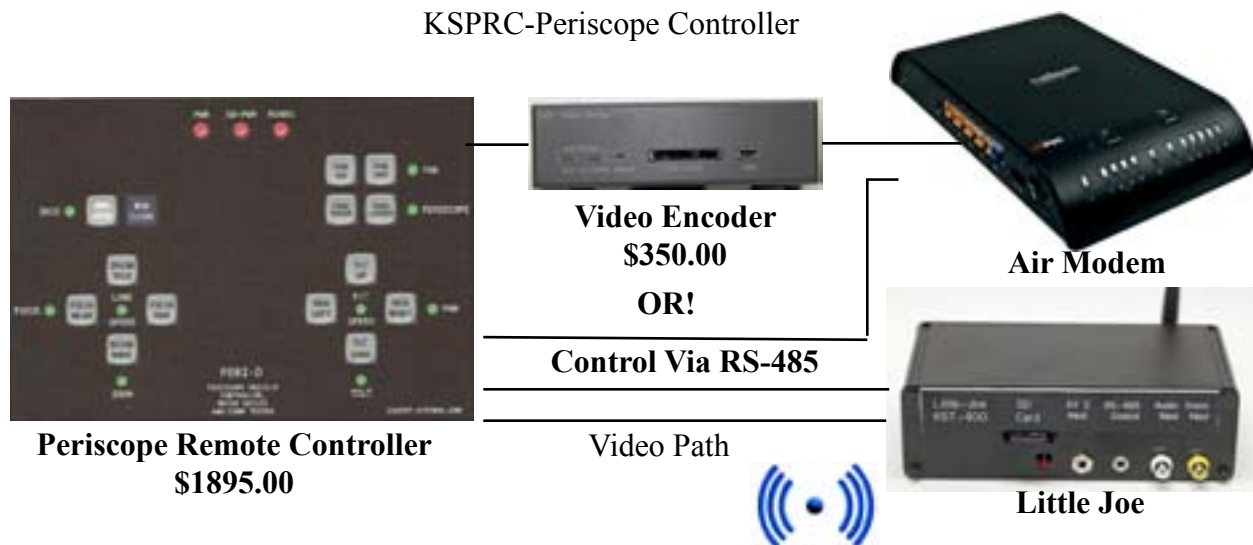

Periscope Controller. This new controller, using our standard camera control software will allow full control of a periscope camera system mounted in a surveillance vehicle. Buttons on the front of the remote controller allows for local control of the periscope. Little Joe makes a local connection between your lap top computer and the surveillance vehicle controller and if you desire over the internet connection just install an air modem.