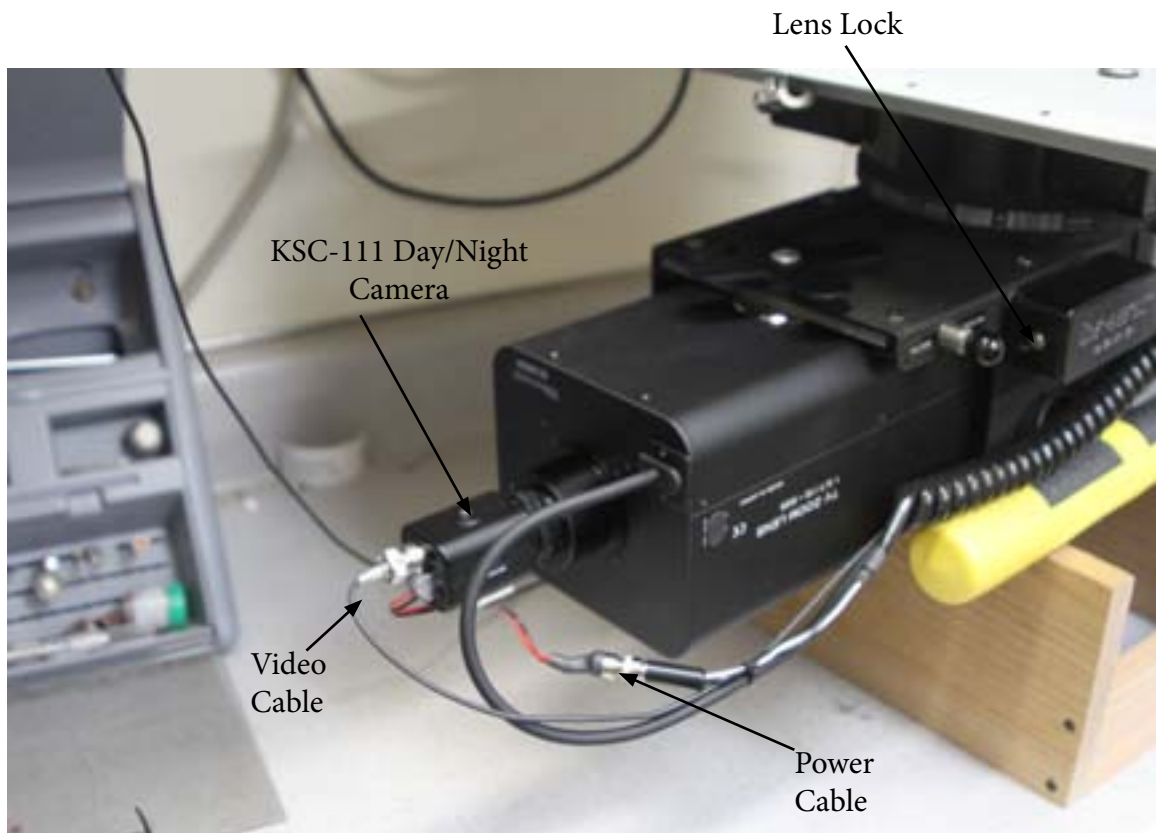

R/5 with our new iris controller and 825 mm lens

Camera Release

Iris Controller

Video
 Camera Power
 Lens Control

Shows Camera Connections
 With QRM Quick Release Mount

Periscope, Standard, R/4 \$6785.00

This new R/4 periscope is similar to the R/3 except the over all size has been reduced to give more clearance and room in the surveillance van.
 The next advantage is the periscope doesn't need to be raised all the way to get a great picture. Just raise it just enough to get your picture and view away. The new mirrors are of the highest quality. Flat within a 1/4 of a wave length. Thus, reducing distortion when zooming in on the target.
 The new hand controller incorporates a joy stick for ease of operation.
 The camera mount will handle our 15x300 lens as well as a our 825 mm lens.
 Shipping Weight 34 lbs

QRM Quick Release Mount
 The Quick Release Camera/Lens Mount system consists of a set of mounting plates that easily and security slide into place and lock into the receptacle at the rear portion of the scope. A set of electrical plugs are included so that a seperate set of cameras and lenses may be quickly swapped out for different applications. This would include our large long distances lens and well as night vision. This option is required with All large lenses. \$367.00