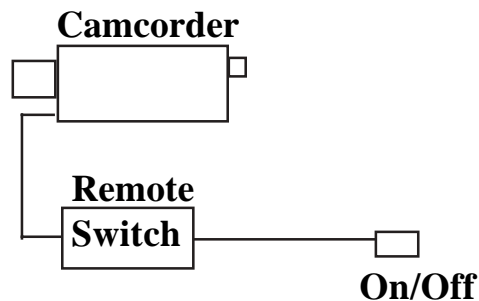

Covert Systems 2495 Vista Drive Upland, CA 91784 909-981-8855
Fax 909-981-7386 www.covert-systems.com