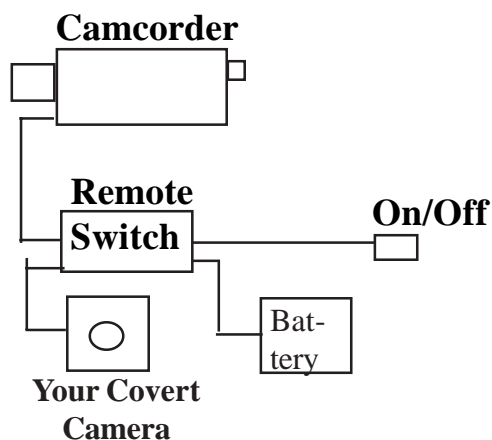

Sony Remote Camera Controller

Model KLRA-MOS \$325.00

This is the greatest camera controller ever designed to remotely turn on a Sony Camcorder in the record position to covertly record video. Just plug the cable into the LANC jack on the Sony camcorder and put the comcorder in the VCR position and and when you are ready to start recording, just turn on the covert switch. To use other cameras with your camcorder, use our new LRMP-24

Sony Camcorder Remote Camera Controller +

KSRMP-24PS \$375.00

This new unit adds the ability to use your Sony camcorder as a video recorder to an external CCD camera. This allows the use of a button hole camera or very long range camera with lens to be recorded on the Sony camcorder. In addition, our new Stereo microphone system may be plugged into the LRMP-24PS and cut out the camcorder microphone to improve the audio.

FEATURES:

- Covert Operation
- Turn on Camcorder
- On/Off Switch Control
- Compatible with Sony Camcorders
- Use of External Cameras

CD Video Recorder

KSR-212 \$795.00

You can record from practically any audio or video source, including live feed from a microphone, a cassette deck, a video camera, a mixer, and many others. Make a high quality CD on the first try, every time! Make backup copies, or archive your video to CD for playback in most DVD players. You can even span from disc to disc to record non-stop for hours on end! The possibilities are endless.