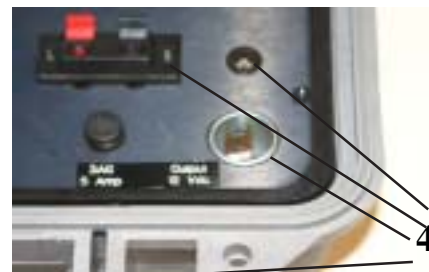

SALES INFORMATION & SPECIFICATIONS

Covert-Systems, LLC

Law Enforcement Products

Date: 4/06 - Restrictions: None

**Battery Pack
Portable
12 Vdc**

Portable Battery Pack MODEL # KSB-16C

Features:

- < 1/2 volt self discharge per 6 months
- 4 ea 12Vdc outputs
- 20 Amp/Hours
- Built-charger
- Digital Voltmeter

4 Outputs

\$695.00

Specifications:

Power:	20 Amp/Hours
Voltage:	12Vdc
Weight:	16 Lbs
Voltage indicator:	LCD- 7
Charger:	3 Amp/Hours
Case:	Pelican 1400
Outputs:	2.1 mm, PT02, Push Term, & Cig. lighter

**NOW! with a waterproof PT02A output connector (Power out with lid closed)
Pin "A" = Gnd, Pin "D" = +12Vdc**

Description:

This unit supplies a full 12Vdc at 20 Amp/Hours. Designed for the officer that needs a power source that can be charged from 115Ac source or on the way to a incident from the car.

The battery source has a very low self discharge rate which makes it perfect for law enforcement use. **The battery can set on the shelf for more than 6 months without recharging.**

Everyone knows, when you grab a battery operated device, the internal battery always requires several hours of charging before using. The new voltage indicator reads out voltage to one hundredth of a volt for accurate operation. The four outputs are: 2.1mm plug, Quick terminals, and Cigarette lighter jack & PT02. (Mil. Spec.) This model also allows powering 12Vdc sources while plugged in to 115Vac. "Its a UPS"