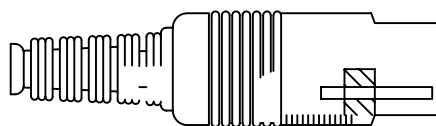

MINTRON
MODEL 54G2HNL
CN4 CAMERA CONNECTOR
FACE VIEW
CABLE WIRING VIEW

SIGNAL NAME	TD-357Z-CAM	54G2HN CAMERA	WIRE COLOR
	6 PIN DIN	CN4 CONNECTOR	
IRIS + OPEN	1	5	BLACK
ZOOM + TELE	2	1	BROWN
FOCUS + NEAR	3	3	RED
FOCUS + FAR	4	4	ORANGE
ZOOM + WIDE	5	2	YELLOW
IRIS + CLOSE	6	6	BLUE
		7	RED (CN4)

LENS CONNECTOR
TOP PANEL
MODEL TD-357Z-CAM
TONE DECODER
FACE VIEW
CABLE WIRING VIEW

4 WIRE LENS WIRING STANDARD

LENS CONNECTOR
(Soldering View)

FOR A MATING CONNECTOR
USE CUI Inc. SD-60
OR ANY STANDARD
6-PIN DIN PLUG