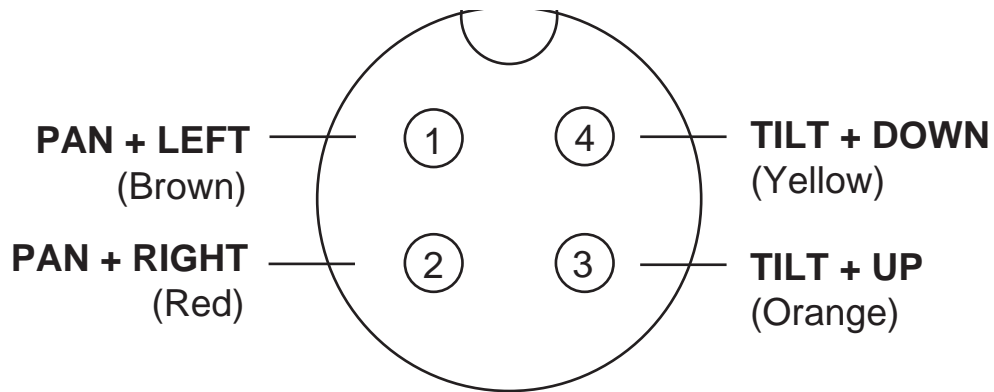

LENS CONNECTOR
TOP PANEL
MODEL TD-357Z-CAM
TONE DECODER
FACE VIEW
CABLE WIRING VIEW

4 WIRE LENS WIRING STANDARD

LENS CONNECTOR
(Soldering View)

FOR A MATING CONNECTOR
USE CUI Inc. SD-60
OR ANY STANDARD
6-PIN DIN PLUG

6 WIRE LENS WIRING STANDARD

ISOLATED MOTOR PINOUT

LENS CONNECTOR (Soldering View)

FOR A MATING CONNECTOR
USE CUI Inc. SD-60
OR ANY STANDARD
6-PIN DIN PLUG

**4-PIN
PAN & TILT
MOTOR DRIVE
CONNECTOR**

MATING CONNECTOR
(Soldering View)