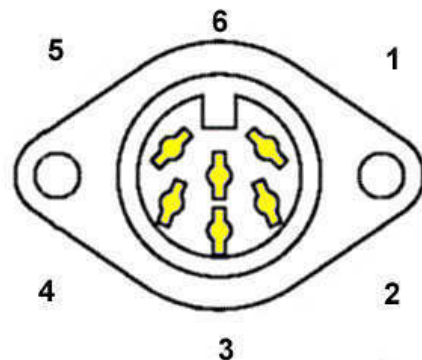

KEYPAD FUNCTIONS

ANY RADIO OR TELEPHONE
WHICH PROVIDES A DTMF TONE OUPUT
MAY BE USED FOR CONTROL

MINTRON
MODEL 22X
CAMERA CONNECTOR
FACE VIEW
CABLE WIRING VIEW

22X LENS CABLE ASSEMBLY (2 FEET)

SIGNAL NAME	TD-357Z-CAM 6 PIN DIN	22X CAMERA 15 PIN 'D'	WIRE COLOR
IRIS + OPEN	1	10	BLACK
ZOOM + TELE	2	12	BROWN
FOCUS + NEAR	3	13	RED
FOCUS + FAR	4	14	ORANGE
ZOOM +WIDE	5	11	YELLOW
IRIS + CLOSE	6	5	BLUE

LENS CONNECTOR
FRONT PANEL
MODEL TD-357Z-CAM
TONE DECODER
FACE VIEW
CABLE WIRING VIEW

ROSS ASSOCIATES

TD-357Z-CAM

TONE DECODER
PANTILT & CAMERA LENS DRIVER

54G2HN CAMERA, LENS CABLE ASSEMBLY (2 FEET)

MODEL 54G2HNL - BOTTOM VIEW

MINTRON
MODEL 54G2HNL
CN4 CAMERA CONNECTOR
FACE VIEW
CABLE WIRING VIEW

SIGNAL NAME	TD-357Z-CAM	54G2HN CAMERA	WIRE COLOR
	6 PIN DIN	CN4 CONNECTOR	
IRIS + OPEN	1	5	BLACK
ZOOM + TELE	2	1	BROWN
FOCUS + NEAR	3	3	RED
FOCUS + FAR	4	4	ORANGE
ZOOM + WIDE	5	2	YELLOW
IRIS + CLOSE	6	6	BLUE
		7	RED (CN4)

LENS CONNECTOR
TOP PANEL
MODEL TD-357Z-CAM
TONE DECODER
FACE VIEW
CABLE WIRING VIEW

4 WIRE LENS WIRING STANDARD

LENS CONNECTOR
(Soldering View)

FOR A MATING CONNECTOR
USE CUI Inc. SD-60
OR ANY STANDARD
6-PIN DIN PLUG