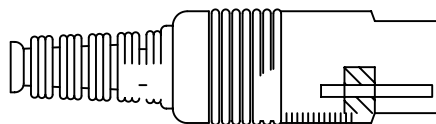

LENS CONNECTOR (Soldering View)

FOR A MATING CONNECTOR
USE CUI Inc. SD-60
OR ANY STANDARD
6-PIN DIN PLUG