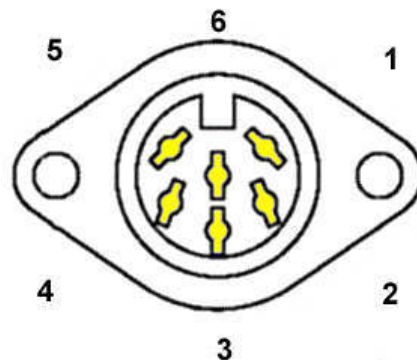

KEYPAD FUNCTIONS

ANY RADIO OR TELEPHONE
WHICH PROVIDES A DTMF TONE OUPUT
MAY BE USED FOR CONTROL

MINTRON
MODEL 22X
CAMERA CONNECTOR
FACE VIEW
CABLE WIRING VIEW

22X LENS CABLE ASSEMBLY (2 FEET)

SIGNAL NAME	TD-357Z-CAM 6 PIN DIN	22X CAMERA 15 PIN 'D'	WIRE COLOR
IRIS + OPEN	1	10	BLACK
ZOOM + TELE	2	12	BROWN
FOCUS + NEAR	3	13	RED
FOCUS + FAR	4	14	ORANGE
ZOOM +WIDE	5	11	YELLOW
IRIS + CLOSE	6	5	BLUE

LENS CONNECTOR
FRONT PANEL
MODEL TD-357Z-CAM
TONE DECODER
FACE VIEW
CABLE WIRING VIEW

ROSS ASSOCIATES

TD-357Z-CAM

TONE DECODER
PANTILT & CAMERA LENS DRIVER

54G2HN CAMERA, LENS CABLE ASSEMBLY (2 FEET)

MODEL 54G2HNL - BOTTOM VIEW

MINTRON
MODEL 54G2HNL
CN4 CAMERA CONNECTOR
FACE VIEW
CABLE WIRING VIEW

SIGNAL NAME	TD-357Z-CAM	54G2HN CAMERA	WIRE COLOR
	6 PIN DIN	CN4 CONNECTOR	
IRIS + OPEN	1	5	BLACK
ZOOM + TELE	2	1	BROWN
FOCUS + NEAR	3	3	RED
FOCUS + FAR	4	4	ORANGE
ZOOM + WIDE	5	2	YELLOW
IRIS + CLOSE	6	6	BLUE
		7	RED (CN4)

LENS CONNECTOR
TOP PANEL
MODEL TD-357Z-CAM
TONE DECODER
FACE VIEW
CABLE WIRING VIEW

4 WIRE LENS WIRING STANDARD

LENS CONNECTOR
(Soldering View)

FOR A MATING CONNECTOR
USE CUI Inc. SD-60
OR ANY STANDARD
6-PIN DIN PLUG