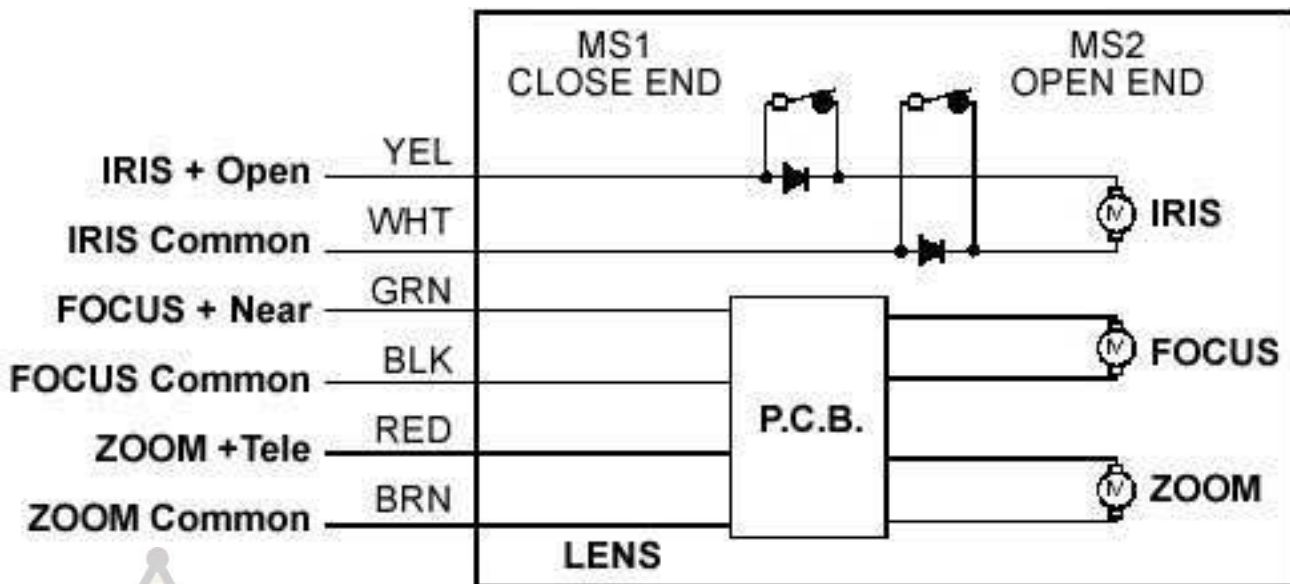

MINTRON
MODEL 54G2HNL
CN4 CAMERA CONNECTOR
FACE VIEW
CABLE WIRING VIEW

SIGNAL NAME	TD-357Z-CAM	54G2HN CAMERA	WIRE COLOR
	6 PIN DIN	CN4 CONNECTOR	
IRIS + OPEN	1	5	BLACK
ZOOM + TELE	2	1	BROWN
FOCUS + NEAR	3	3	RED
FOCUS + FAR	4	4	ORANGE
ZOOM + WIDE	5	2	YELLOW
IRIS + CLOSE	6	6	BLUE
		7	RED (CN4)

LENS CONNECTOR
TOP PANEL
MODEL TD-357Z-CAM
TONE DECODER
FACE VIEW
CABLE WIRING VIEW

4 WIRE LENS WIRING STANDARD

LENS CONNECTOR
(Soldering View)

FOR A MATING CONNECTOR
USE CUI Inc. SD-60
OR ANY STANDARD
6-PIN DIN PLUG

6 WIRE LENS WIRING STANDARD

ISOLATED MOTOR PINOUT

LENS CONNECTOR (Soldering View)

FOR A MATING CONNECTOR
USE CUI Inc. SD-60
OR ANY STANDARD
6-PIN DIN PLUG

**4-PIN
PAN & TILT
MOTOR DRIVE
CONNECTOR**

MATING CONNECTOR
(Soldering View)