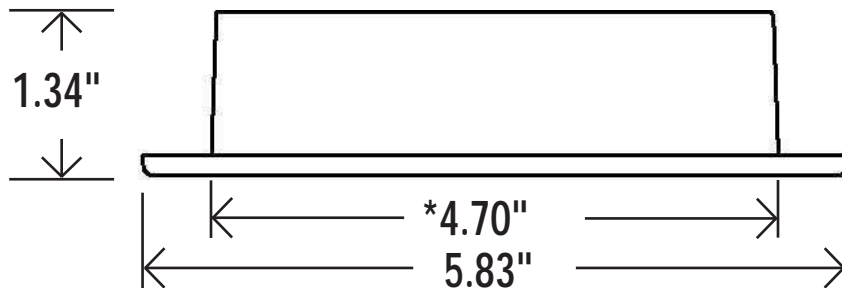

Flanged Enclosure Dimensions

* TD-357Z-DM-NF
(Non-Flanged)