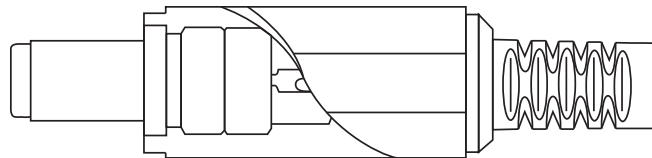

LENS CONNECTOR
TOP PANEL
MODEL TD-357Z-CAM
TONE DECODER
FACE VIEW
CABLE WIRING VIEW

4 WIRE LENS WIRING STANDARD

LENS CONNECTOR
(Soldering View)

FOR A MATING CONNECTOR
USE CUI Inc. SD-60
OR ANY STANDARD
6-PIN DIN PLUG

6 WIRE LENS WIRING STANDARD

ISOLATED MOTOR PINOUT

LENS CONNECTOR (Soldering View)

FOR A MATING CONNECTOR
USE CUI Inc. SD-60
OR ANY STANDARD
6-PIN DIN PLUG

**4-PIN
PAN & TILT
MOTOR DRIVE
CONNECTOR**

MATING CONNECTOR
(Soldering View)

12 VDC
SWITCHED POWER OUPUT JACK
3 TONES OF KEY #1 ACTIVATES
4 TONES OF KEY #3 DE-ACTIVATES

TOP SWITCHED POWER JACK
LOWER 12VDC INPUT POWER JACK

FOR A MATING CONNECTOR
2.1 x 5.5mm
USE KOBICONN
171-3217

(Available throught Mouser.com)