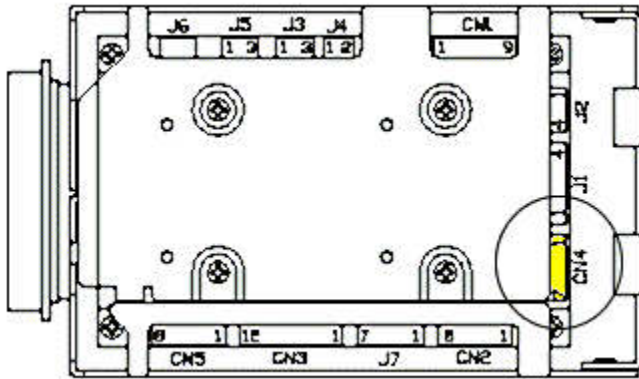

LENS CONNECTOR
FRONT PANEL
MODEL TD-357Z-CAM
TONE DECODER
FACE VIEW
CABLE WIRING VIEW

ROSS ASSOCIATES

TD-357Z-CAM

TONE DECODER
PANTILT & CAMERA LENS DRIVER

54G2HN CAMERA, LENS CABLE ASSEMBLY (2 FEET)

MODEL 54G2HNL - BOTTOM VIEW

MINTRON
MODEL 54G2HNL
CN4 CAMERA CONNECTOR
FACE VIEW
CABLE WIRING VIEW

SIGNAL NAME	TD-357Z-CAM	54G2HN CAMERA	WIRE COLOR
	6 PIN DIN	CN4 CONNECTOR	
IRIS + OPEN	1	5	BLACK
ZOOM + TELE	2	1	BROWN
FOCUS + NEAR	3	3	RED
FOCUS + FAR	4	4	ORANGE
ZOOM + WIDE	5	2	YELLOW
IRIS + CLOSE	6	6	BLUE
		7	RED (CN4)

LENS CONNECTOR
TOP PANEL
MODEL TD-357Z-CAM
TONE DECODER
FACE VIEW
CABLE WIRING VIEW

4 WIRE LENS WIRING STANDARD

LENS CONNECTOR
(Soldering View)

FOR A MATING CONNECTOR
USE CUI Inc. SD-60
OR ANY STANDARD
6-PIN DIN PLUG