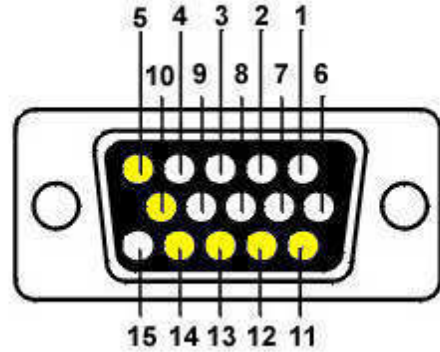

KEYPAD FUNCTIONS

ANY RADIO OR TELEPHONE
WHICH PROVIDES A DTMF TONE OUPUT
MAY BE USED FOR CONTROL

MINTRON
MODEL 22X
CAMERA CONNECTOR
FACE VIEW
CABLE WIRING VIEW

22X LENS CABLE ASSEMBLY (2 FEET)

SIGNAL NAME	TD-357Z-CAM 6 PIN DIN	22X CAMERA 15 PIN 'D'	WIRE COLOR
IRIS + OPEN	1	10	BLACK
ZOOM + TELE	2	12	BROWN
FOCUS + NEAR	3	13	RED
FOCUS + FAR	4	14	ORANGE
ZOOM +WIDE	5	11	YELLOW
IRIS + CLOSE	6	5	BLUE

LENS CONNECTOR
FRONT PANEL
MODEL TD-357Z-CAM
TONE DECODER
FACE VIEW
CABLE WIRING VIEW

ROSS ASSOCIATES

TD-357Z-CAM

TONE DECODER
PANTILT & CAMERA LENS DRIVER

54G2HN CAMERA, LENS CABLE ASSEMBLY (2 FEET)

MODEL 54G2HNL - BOTTOM VIEW

MINTRON
MODEL 54G2HNL
CN4 CAMERA CONNECTOR
FACE VIEW
CABLE WIRING VIEW

SIGNAL NAME	TD-357Z-CAM	54G2HN CAMERA	WIRE COLOR
	6 PIN DIN	CN4 CONNECTOR	
IRIS + OPEN	1	5	BLACK
ZOOM + TELE	2	1	BROWN
FOCUS + NEAR	3	3	RED
FOCUS + FAR	4	4	ORANGE
ZOOM + WIDE	5	2	YELLOW
IRIS + CLOSE	6	6	BLUE
		7	RED (CN4)

LENS CONNECTOR
TOP PANEL
MODEL TD-357Z-CAM
TONE DECODER
FACE VIEW
CABLE WIRING VIEW

4 WIRE LENS WIRING STANDARD

LENS CONNECTOR
(Soldering View)

FOR A MATING CONNECTOR
USE CUI Inc. SD-60
OR ANY STANDARD
6-PIN DIN PLUG