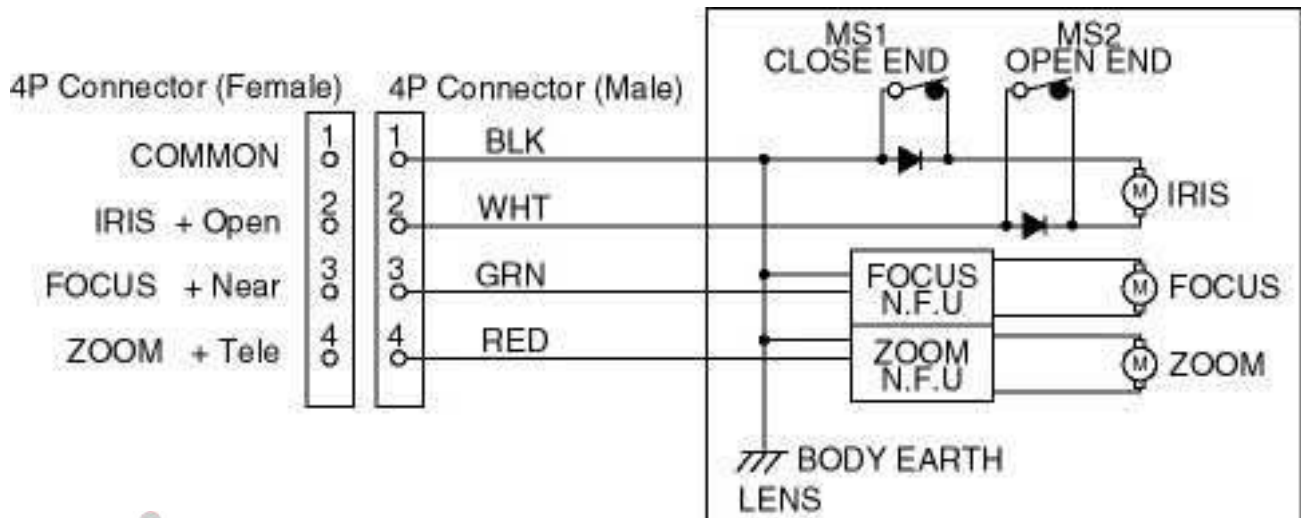

LENS CONNECTOR
FRONT PANEL
MODEL TD-357Z-CAM
TONE DECODER
FACE VIEW
CABLE WIRING VIEW

ROSS ASSOCIATES

TD-357Z-CAM

TONE DECODER
PANTILT & CAMERA LENS DRIVER

54G2HN CAMERA, LENS CABLE ASSEMBLY (2 FEET)

MODEL 54G2HNL - BOTTOM VIEW

MINTRON
MODEL 54G2HNL
CN4 CAMERA CONNECTOR
FACE VIEW
CABLE WIRING VIEW

SIGNAL NAME	TD-357Z-CAM	54G2HN CAMERA	WIRE COLOR
	6 PIN DIN	CN4 CONNECTOR	
IRIS + OPEN	1	5	BLACK
ZOOM + TELE	2	1	BROWN
FOCUS + NEAR	3	3	RED
FOCUS + FAR	4	4	ORANGE
ZOOM + WIDE	5	2	YELLOW
IRIS + CLOSE	6	6	BLUE
		7	RED (CN4)

LENS CONNECTOR
TOP PANEL
MODEL TD-357Z-CAM
TONE DECODER
FACE VIEW
CABLE WIRING VIEW

4 WIRE LENS WIRING STANDARD

LENS CONNECTOR
(Soldering View)

FOR A MATING CONNECTOR
USE CUI Inc. SD-60
OR ANY STANDARD
6-PIN DIN PLUG