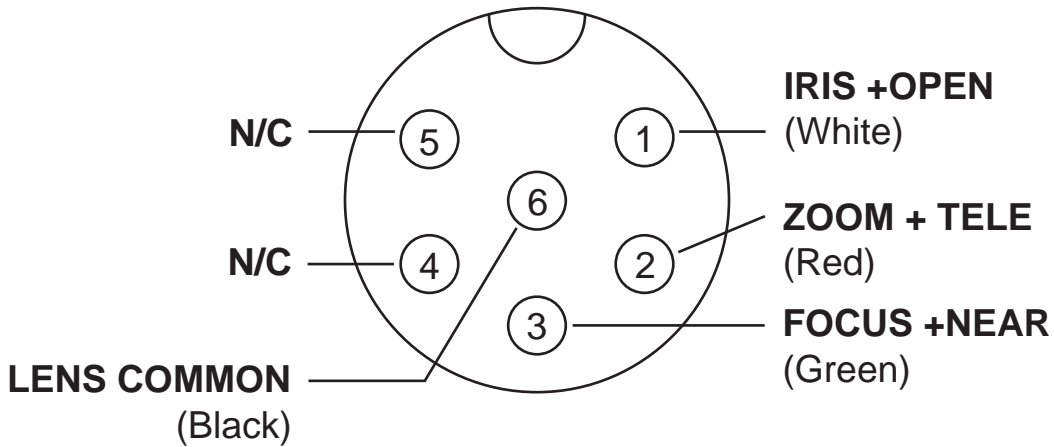

4 WIRE LENS WIRING STANDARD

LENS CONNECTOR
(Soldering View)