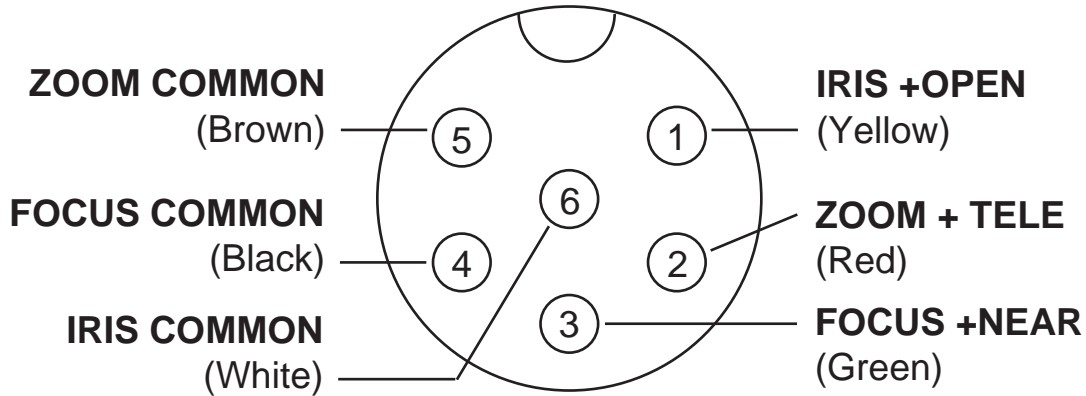

6 WIRE LENS WIRING STANDARD

ISOLATED MOTOR PINOUT