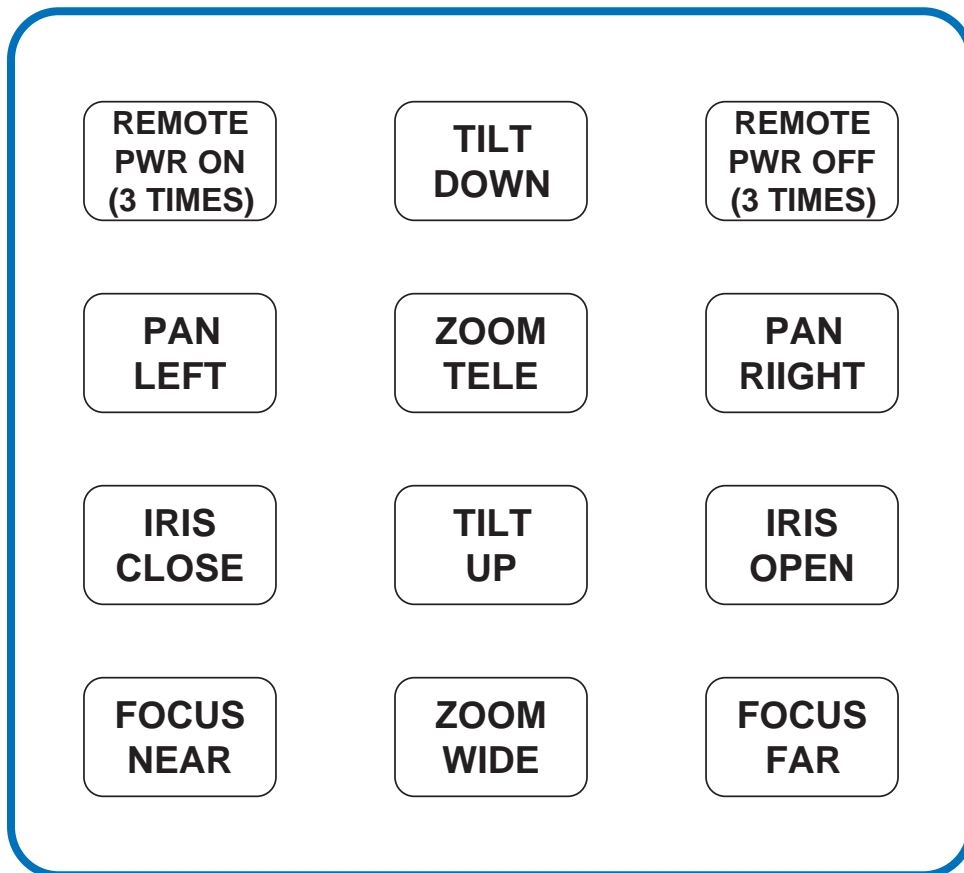

- 12VDC
- TONE CONTROLLED PAN & TILT
- BUILT IN PAN, TILT, ZOOM, FOCUS AND IRIS DRIVERS
- SWITCHED POWER OUTPUT
- STANDARD TELEPHONE CONTROL
- TWO-WAY RADIO CONTROL

GET
UPDATE

542HN MANUAL

22X MANUAL

DIRECT DTMF TONE CONTROL OF LENS

KEYPAD FUNCTIONS

ANY RADIO OR TELEPHONE
WHICH PROVIDES A DTMF TONE OUPUT
MAY BE USED FOR CONTROL

MINTRON
MODEL 22X
CAMERA CONNECTOR
FACE VIEW
CABLE WIRING VIEW

22X LENS CABLE ASSEMBLY (2 FEET)

SIGNAL NAME	TD-357Z-CAM 6 PIN DIN	22X CAMERA 15 PIN 'D'	WIRE COLOR
IRIS + OPEN	1	10	BLACK
ZOOM + TELE	2	12	BROWN
FOCUS + NEAR	3	13	RED
FOCUS + FAR	4	14	ORANGE
ZOOM +WIDE	5	11	YELLOW
IRIS + CLOSE	6	5	BLUE

LENS CONNECTOR
FRONT PANEL
MODEL TD-357Z-CAM
TONE DECODER
FACE VIEW
CABLE WIRING VIEW

ROSS ASSOCIATES

TD-357Z-CAM

TONE DECODER
PANTILT & CAMERA LENS DRIVER

54G2HN CAMERA, LENS CABLE ASSEMBLY (2 FEET)

MODEL 54G2HNL - BOTTOM VIEW

MINTRON
MODEL 54G2HNL
CN4 CAMERA CONNECTOR
FACE VIEW
CABLE WIRING VIEW

SIGNAL NAME	TD-357Z-CAM	54G2HN CAMERA	WIRE COLOR
	6 PIN DIN	CN4 CONNECTOR	
IRIS + OPEN	1	5	BLACK
ZOOM + TELE	2	1	BROWN
FOCUS + NEAR	3	3	RED
FOCUS + FAR	4	4	ORANGE
ZOOM + WIDE	5	2	YELLOW
IRIS + CLOSE	6	6	BLUE
		7	RED (CN4)