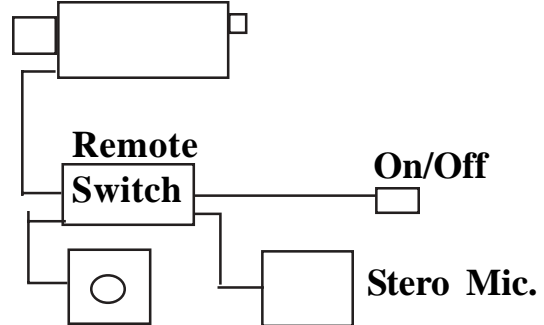

- Covert Operation
- Turn on Camcorder
- On/Off Switch Control
- Compatible with Sony Camcorders
- Use of External Cameras

Camcorder

\$365.00

Specifications:

Recorder:	Sony
Camera:	Sony
External Camera:	Any CCD
Power-Battery	9Vdc Battery

Description:

This new unit adds the ability to use your Sony camcorder as a video recorder to a external CCD camera. This allows the use of a button hole camera or very long range camera with lens to be recorded on the Sony camcorder. In addition, our new Stereo microphone system may be plugged into the LRMP-24PS and cut out the camcorder microphone to improve the audio.