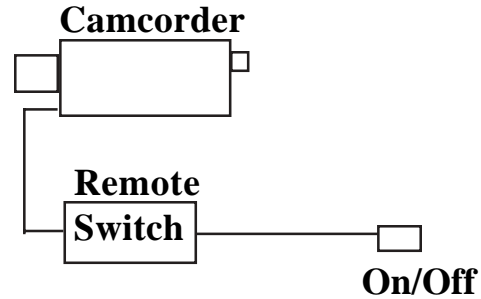

SALES INFORMATION & SPECIFICATIONS

Covert-Systems.com

by Ross Associates

**Camera
Controller
Body Worn**

Date: 9/03 - Restrictions: None

**Camera Controller (Sony)
MODEL # KSLRA-MOS**

Features:

- Covert Operation
- Turn on Recorder/Camera
- On/Off Switch Control
- Compatible with Sony Camcorders

\$325.00

Specifications:

Recorder:	Sony
Camera:	Sony

Description:

This is the greatest camera controller ever designed, it can remotely turn on a Sony Camcorder in the record position to covertly record video. Just plug the cable into the LANC jack on the Sony camcorder and put the camcorder in the VCR position and when you are ready to start recording, just turn on the covert switch.