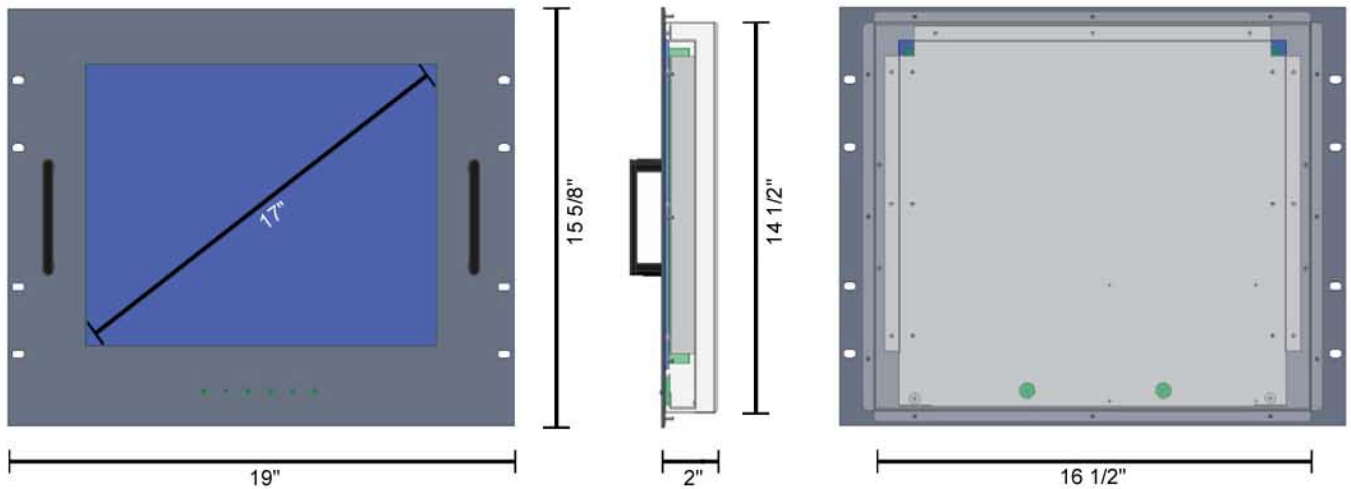

SPECIFICATIONS

WDR-1700MR

17" TFT LCD FLAT SCREEN RACK MOUNT MONITOR

MODEL	WDL-1700MR
Video & Display	
Panel Type	17.0" Color Active Matrix TFT
Colors	16.2 Million Colors
Pixel Pitch	0.264mm x 0.264mm (HxW)
Viewable Screen Size	17.0" (Inch)
Back Light	4 CCFLs
Resolution	SXGA (1280x1024)
Contrast	350:1
Brightness	270cd/m2
Response Time	Rising TR: 5 milisec Falling TF: 20 milisec
Viewing Angle	70/70, 60/60 (Left/Right, Up/Down)
Automatic Input Tuning	Yes
Inputs / Outputs	
Signal / Video Inputs	Analog RGB, 15 Pin (D-Sub Type) VGA Composite, RCA Connector S-Video, S-VHS Connector (Y/C)
Power	DC-12 Volt, 4.58A (Power Supply Included)
Audio	Right / Left Line-In, RCA Connectors PC Audio Input/Output (Headphone Jack)
Physical & Power	
Power Consumption	55W Max
DPMS Power Saving Function	VESA DPMS
Mounting	19" Rack Mountable
Weight	13.2lbs
Dimensions	Flange / Trim: 15 5/8"(H) x 19"(W) x 3/16"(D) Body: 14 1/2"(H) x 16 1/2"(W) x 2"(D)
Standards	Certified: FCC, CE, CCIB, TCO 99
Accessories Included	Wireless Remote w/ 2 AA Batteries, 15 Pin Cable VGA Cable, Power Supply, Owners Manual,

WELDEX CORPORATION