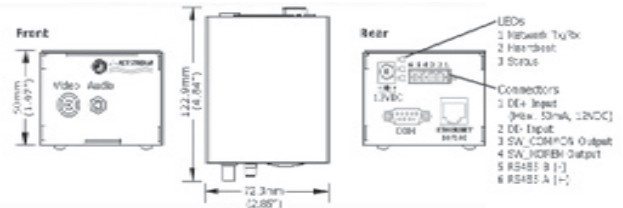

Features:

- MPEG 4 Streaming with Audio
- 10/100 4 baseT Ethernet
- Adjustable Image Size, Bit-rate
- Time Stamp & Text Overlay
- Pan, Tilt, Zoom Control
- RS-485
- 3 Motion Detection
- Windows & I/O